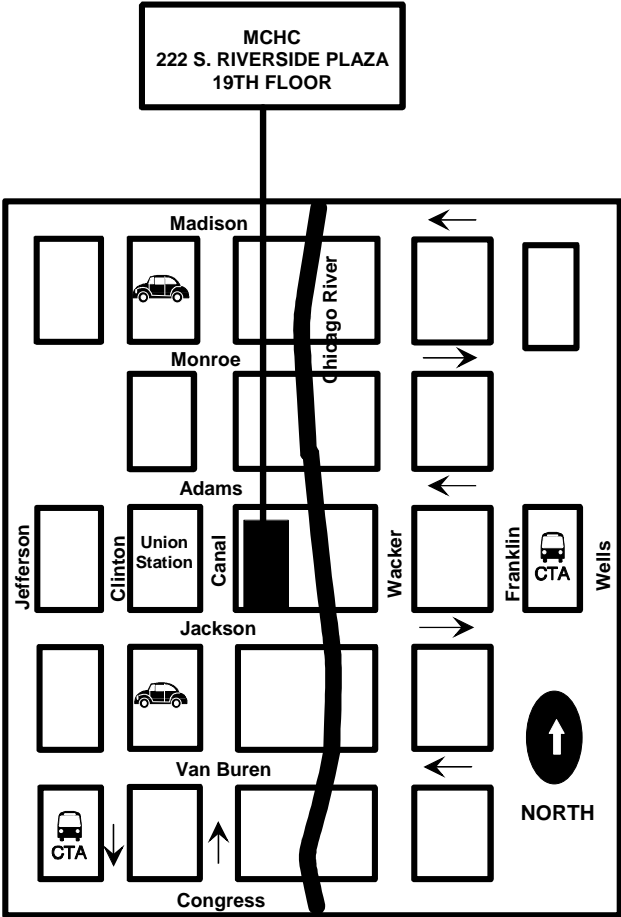

DIRECTIONS TO THE METROPOLITAN CHICAGO HEALTHCARE COUNCIL

The Metropolitan Chicago Healthcare Council is located at the corner of Canal and Adams Streets. Ample public parking is available with the closest lot being the Union Station Self Park, 320 S. Canal, entrances on Canal and Clinton. The Council is adjacent to Union Station (come up the escalator, around the staircase and take the elevator to the 19th floor), two blocks from Northwestern Station with easy access from CTA bus and El stops.